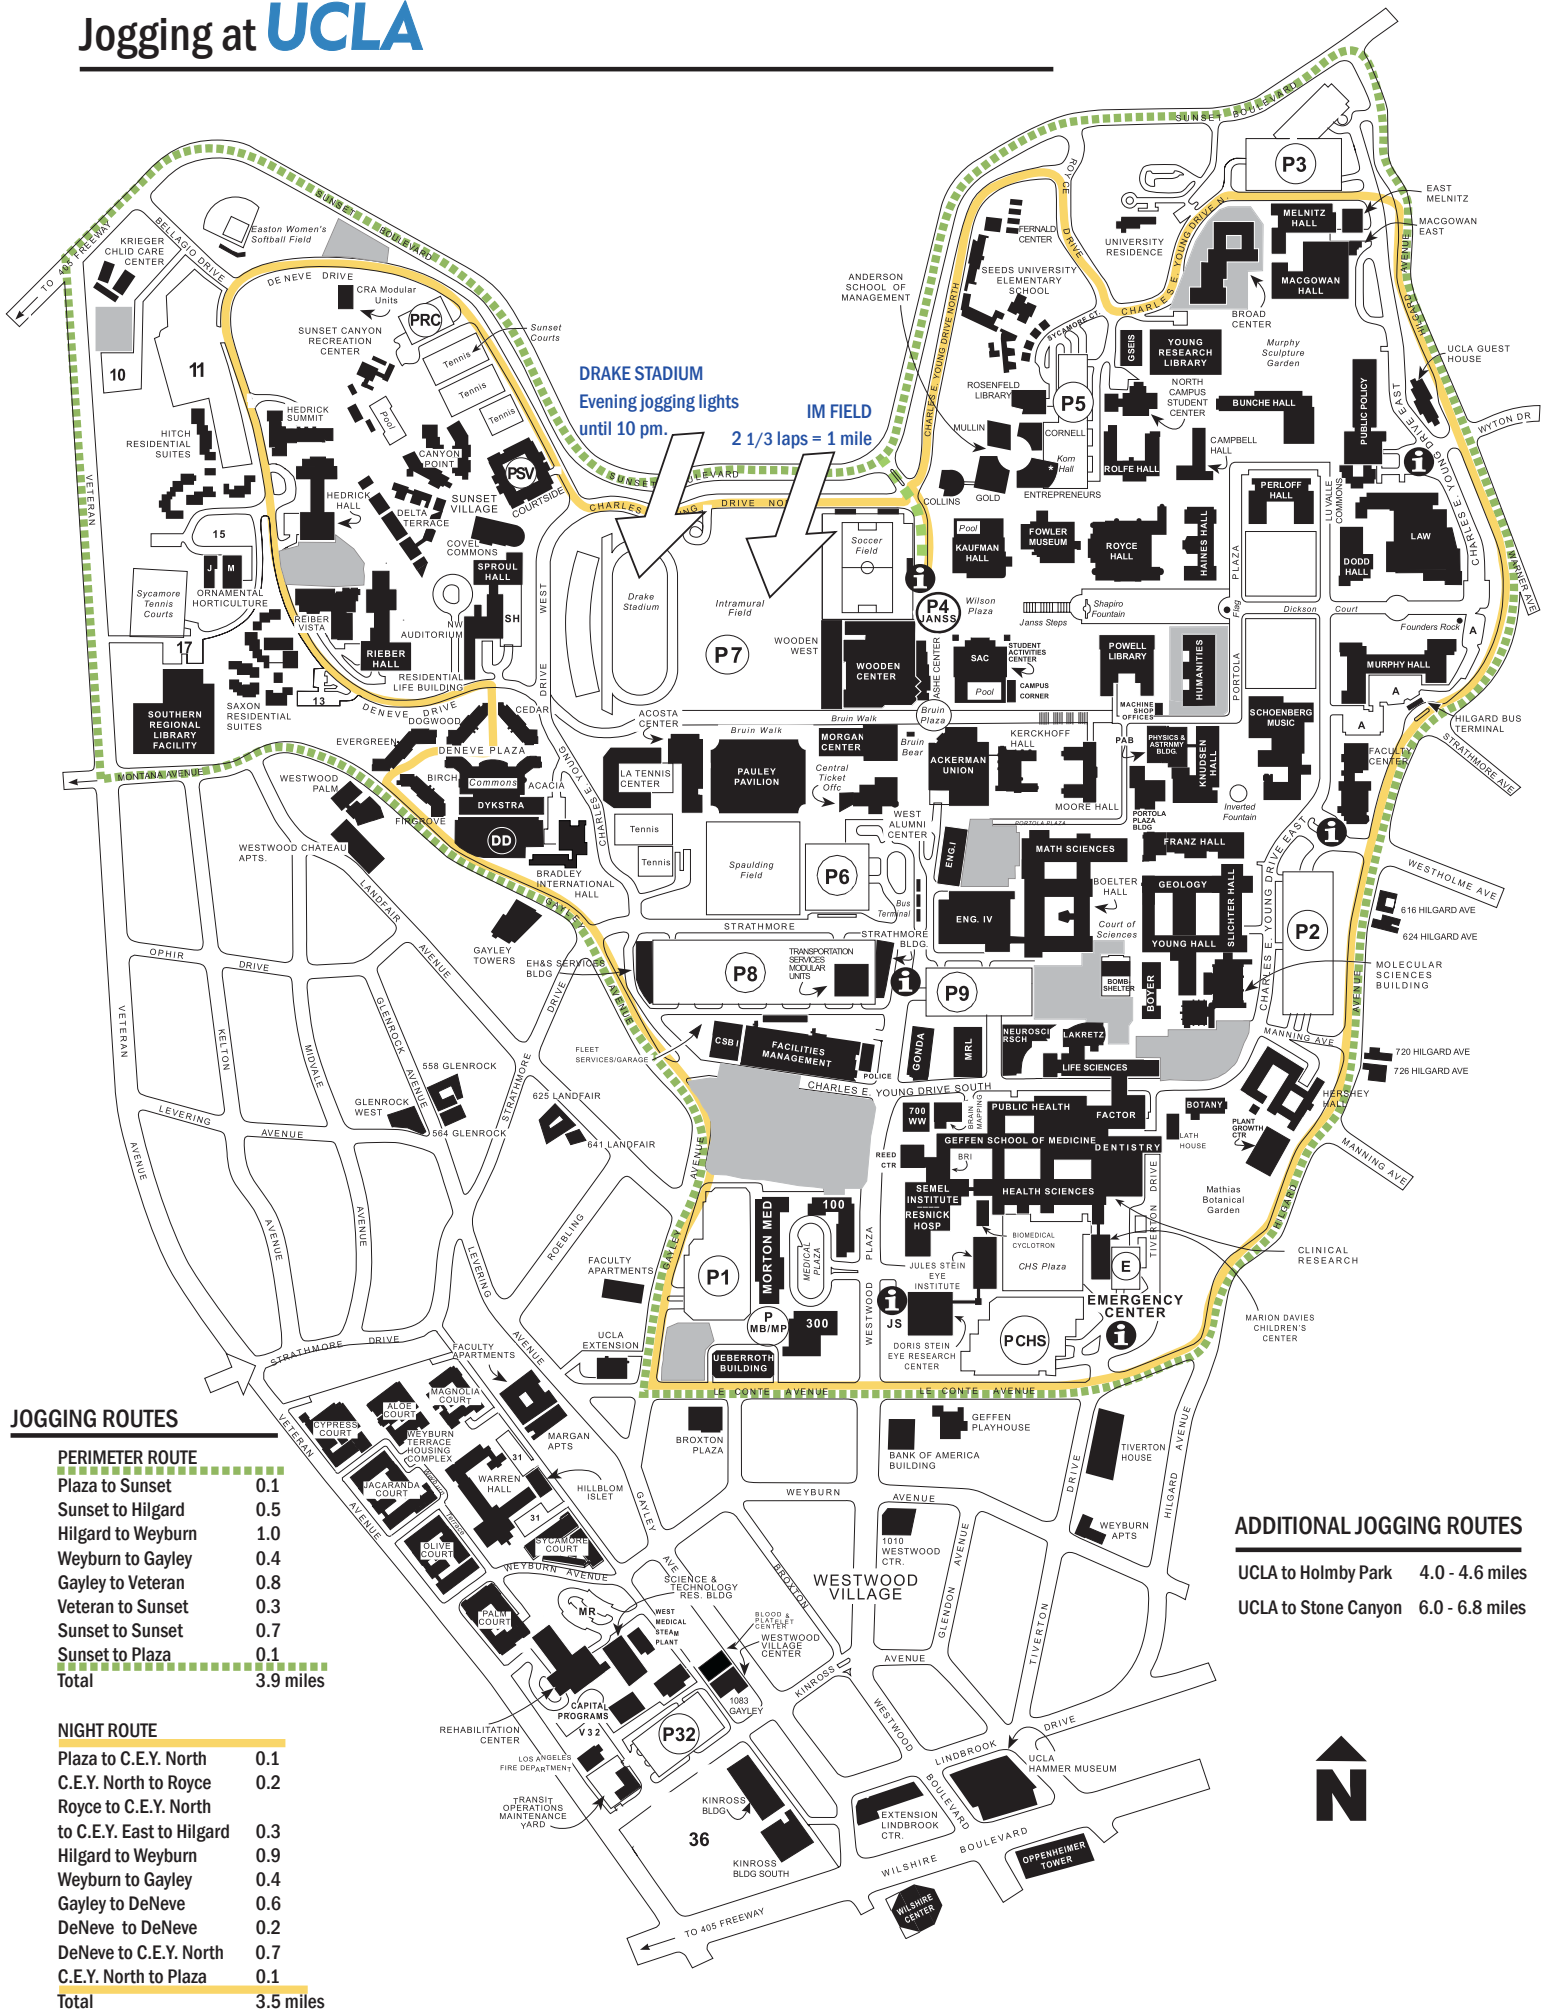

Jogging at UCLA

DRAKE STADIUM
Evening jogging lights until 10 pm.

IM FIELD
2 1/3 laps = 1 mile

JOGGING ROUTES

PERIMETER ROUTE

Plaza to Sunset	0.1
Sunset to Hilgard	0.5
Hilgard to Weyburn	1.0
Weyburn to Gayley	0.4
Gayley to Veteran	0.8
Veteran to Sunset	0.3
Sunset to Sunset	0.7
Sunset to Plaza	0.1
Total	3.9 miles

NIGHT ROUTE

Plaza to C.E.Y. North	0.1
C.E.Y. North to Royce	0.2
Royce to C.E.Y. North	0.3
to C.E.Y. East to Hilgard	0.3
Hilgard to Weyburn	0.9
Weyburn to Gayley	0.4
Gayley to DeNeve	0.6
DeNeve to DeNeve	0.2
DeNeve to C.E.Y. North	0.7
C.E.Y. North to Plaza	0.1
Total	3.5 miles

ADDITIONAL JOGGING ROUTES

- UCLA to Holmby Park** 4.0 - 4.6 miles
- UCLA to Stone Canyon** 6.0 - 6.8 miles